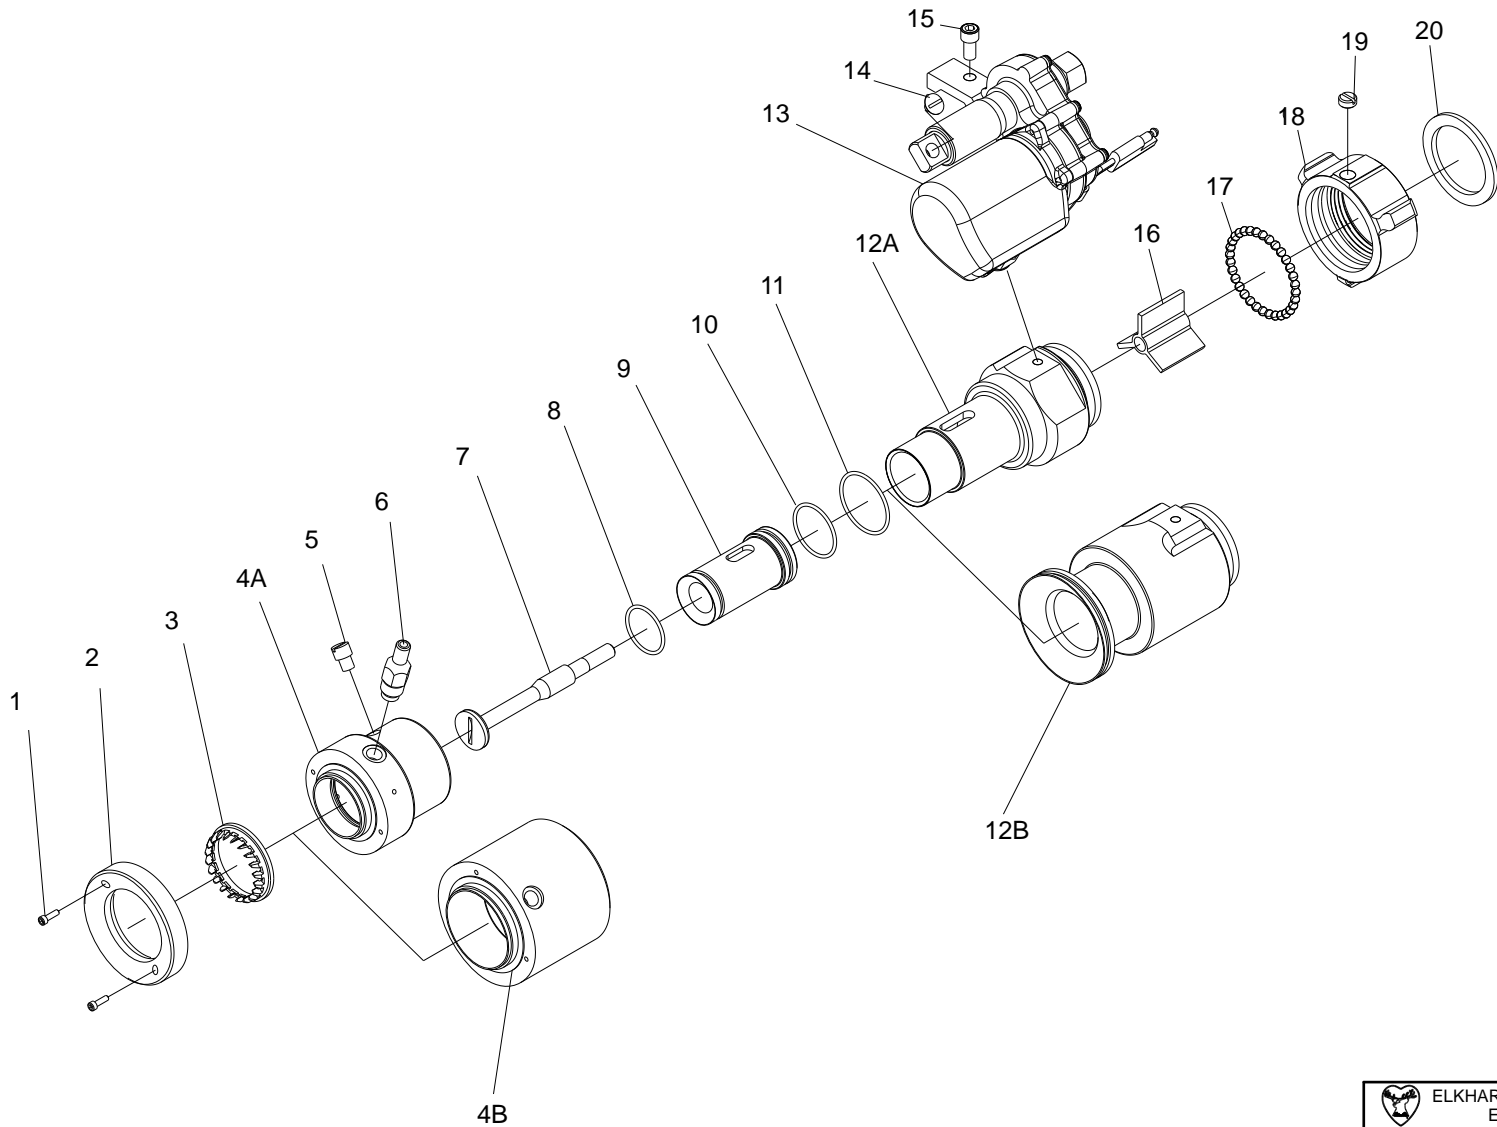

**5000 SERIES
(5000-04E, 5000-14E, 5000-24E)**

	ELKHART BRASS MFG. CO., INC. ELKHART, INDIANA
THIS DRAWING CONTAINS INFORMATION THAT IS PROPRIETARY TO ELKHART BRASS MFG. CO., INC. AND MAY NOT BE USED TO PRODUCE ANY PARTS, ASSEMBLIES OR PRODUCTS DESCRIBED HEREIN WITHOUT EXPRESS WRITTEN PERMISSION.	
5000 SERIES PAGE 1 OF 2 09/2008	PART DRAWING